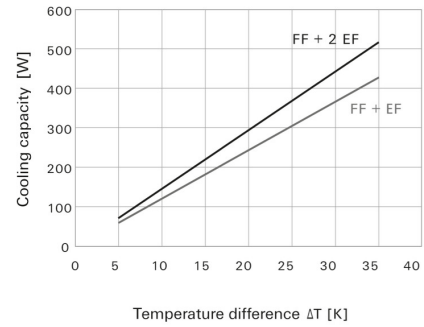

Weidmüller Interface GmbH & Co. KG
 Klingenbergstraße 26
 D-32758 Detmold
 Germany
 Fon: +49 5231 14-0
 Fax: +49 5231 14-292083
 www.weidmueller.com

Drawings

Graph

Shielding effectiveness measurements

Graph