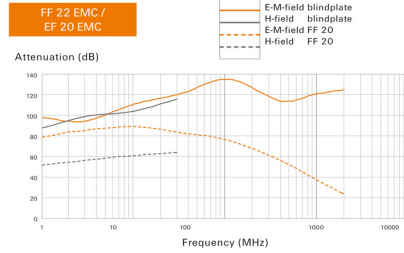

FF-EMC 22 54/230V GY

Weidmüller Interface GmbH & Co. KG
Klingenbergstraße 26
D-32758 Detmold
Germany
Fon: +49 5231 14-0
Fax: +49 5231 14-292083
www.weidmueller.com

Drawings

Graph

Shielding effectiveness measurements